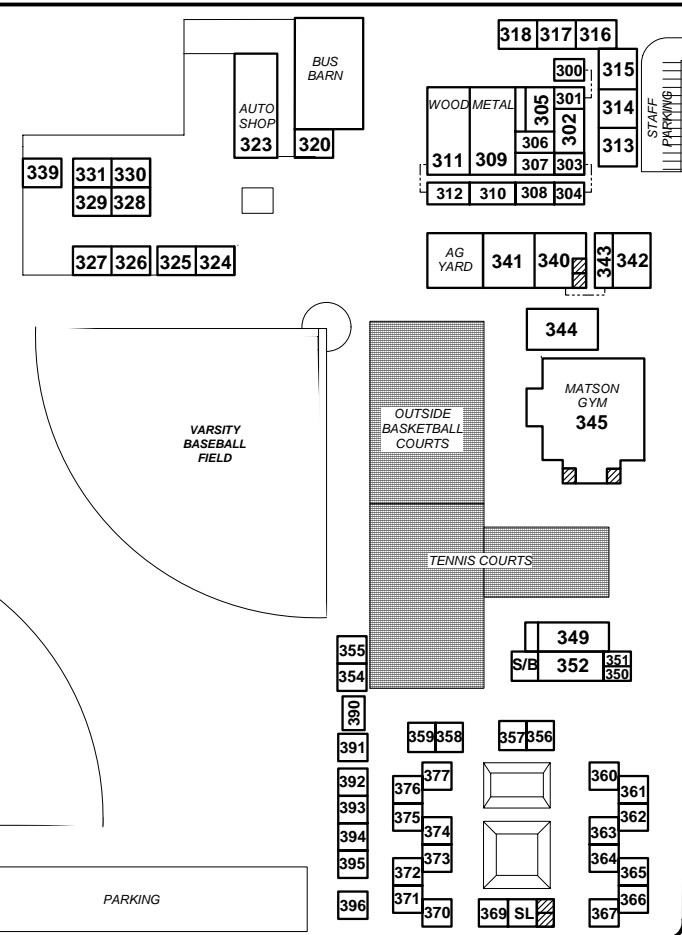

NASH ROAD

POWELL STREET

SUITER STREET

SAN BENITO HIGH SCHOOL

1220 Monterey Street
Hollister, CA 95023

← TO STADIUM

SAN BENITO STREET

WEST STREET

MONTEREY STREET

LEGEND

-  STUDENT RESTROOMS
-  LAWN AREAS
-  CHEMICAL STOREROOMS
-  FLAT AREAS
- M/R MAIL ROOM
- S/L STAFF LOUNGE
- S/B SNACK BAR

- Alternative Education 330
- Athletic Director 350
- Bandroom 211
- Cafeteria 200
- Career Center 184
- Conference Room 135
- Curriculum 160
- District Administration 130
- District Meeting Room 172
- Fiscal Services 150
- Health Office 126
- Human Resources 140
- Library 180
- Maintenance 400
- Migrant Education 270
- Principal 173
- Special Education 160
- Student Activities 351
- Student Support Services 100's
- Transportation 320