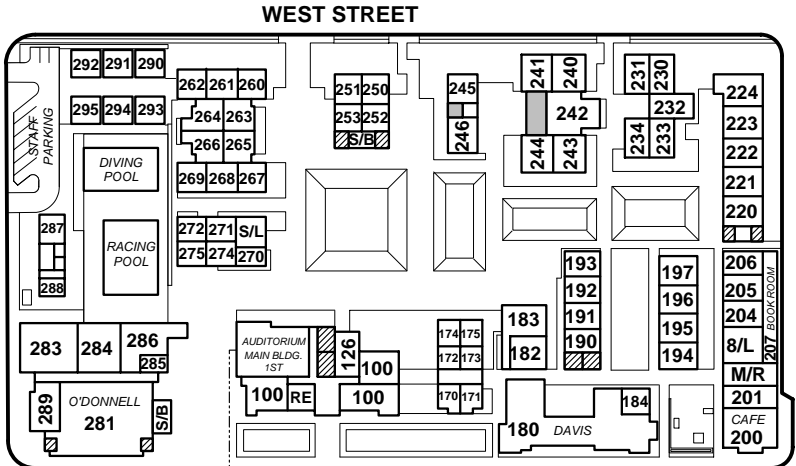

NASH ROAD

POWELL STREET

SUITER STREET

SAN BENITO HIGH SCHOOL

1220 Monterey Street
Hollister, CA 95023

← TO STADIUM

SAN BENITO STREET

WEST STREET

MONTEREY STREET

LEGEND

-  STUDENT RESTROOMS
-  LAWN AREAS
-  CHEMICAL STOREROOMS
-  FLAT AREAS
- M/R MAIL ROOM
- S/L STAFF LOUNGE
- S/B SNACK BAR

- Alternative Education 330
- Athletic Director 350
- Bandroom 211
- Cafeteria 200
- Career Center 184
- Conference Room 135
- Curriculum 160
- District Administration 130
- District Meeting Room 172
- Fiscal Services 150
- Health Office 126
- Human Resources 140
- Library 180
- Maintenance 400
- Migrant Education 270
- Principal 173
- Special Education 160
- Student Activities 351
- Student Support Services 100's
- Transportation 320